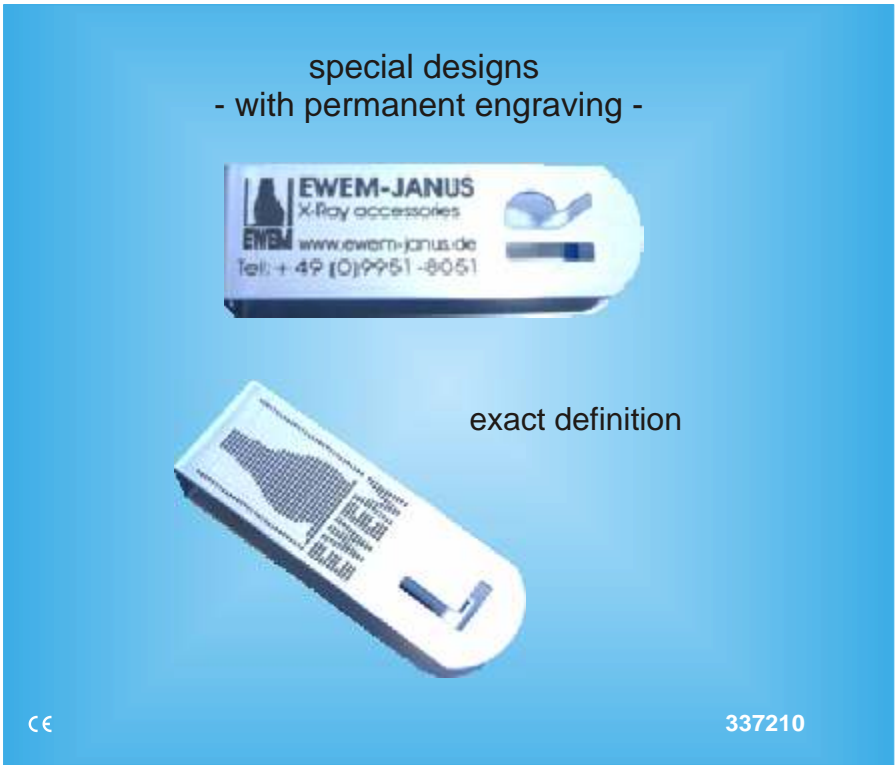

**L and R Clips**

**L + R Clip** all of stainless steel,  
 designed to clip onto cassette  
 height of letters: 10 mm  
 cat. No..... 337210

CE

337210

special designs  
 - with permanent engraving -

exact definition