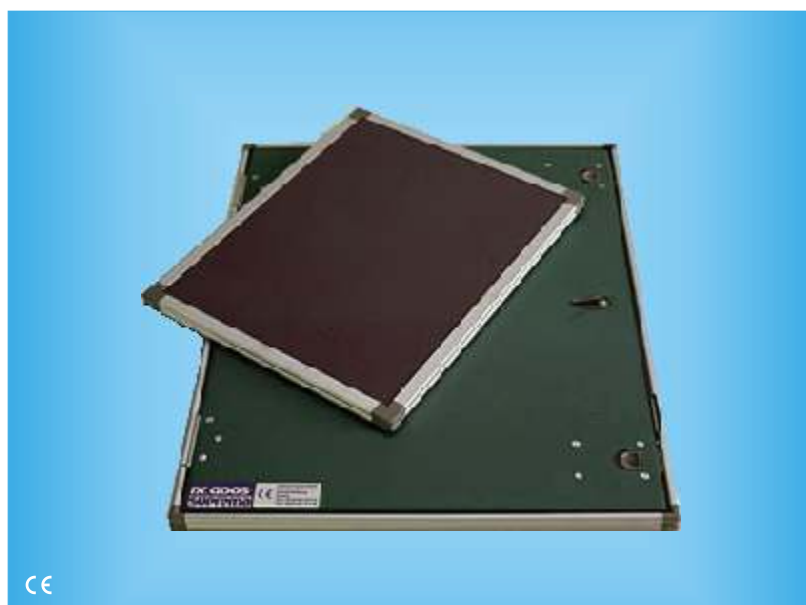

X-Ray Cassettes Type "S"

X-Ray Cassettes Type "S"	cat.No.	size	weight/kg
a construction of approved cassettes.	601318	13 x 18 cm	0.5
✚ To open easily and closing only by pressure	601540	15 x 40 cm	1.0
	601824	18 x 24 cm	0.7
✚ good contact film-screen by special curvature of both parts of cassette	602040	20 x 40 cm	1.2
	602430	24 x 30 cm	1.1
	603040	30 x 40 cm	1.7
✚ pure Aluminium 1.2 mm Al	603535	35 x 35 cm	1.7
	603543	35 x 43 cm	2.0
✚ Al - cover varnished	600507	05 x 07 inch	0.5
✚ frame black eloxated	600615	06 x 15 inch	1.0
✚ Foam rubber for good pressure	600717	07 x 17 inch	1.2
	600810	08 x 10 inch	0.8
STANDARD TYPE "S"	601012	10 x 12 inch	1.1
with lead inside	601114	11 x 14 inch	1.5
(without lead on demand)	601215	12 x 15 inch	1.7
TYPE ID (EURO TYPE , US-TYPE)	601414	14 x 14 inch	1.7
with built-in window deliverable	601417	14 x 17 inch	2.0

(CaWO₄) blue

Phosphor used: microcrystalline calcium tungstate.

Spectral position of the emitted screen light at
the maximum at approx. 400 nm.

on request

on rare-earths base: LGY 200, LGY 400, LGY 800

base Calciumtungstate blue Universal 100, Universal 200